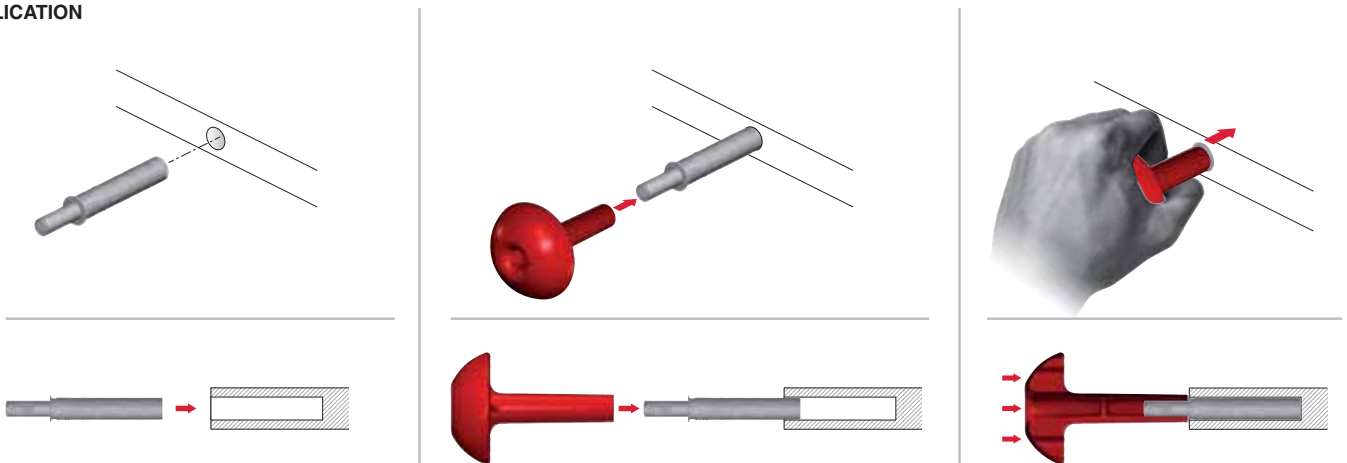

K PUSH TECH INSTALLING TOOL

APPLICATION

EP	= on request
57112000RO	